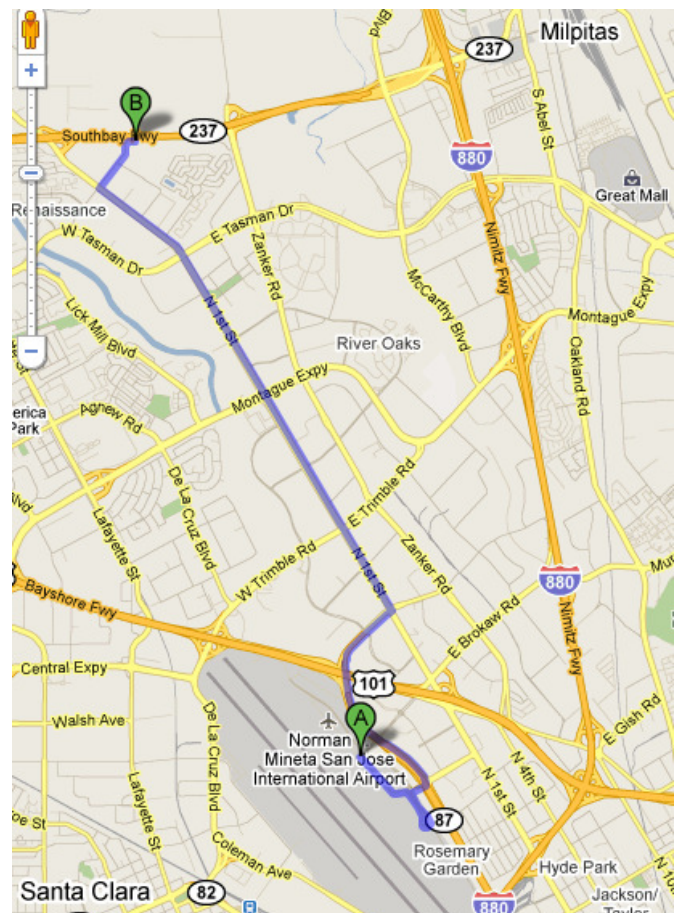

Brocade Education San Jose Facility

Location

Brocade Communications
110, 120 & 130 Holger Way
San Jose, CA 95134-1376

FACILITY DESCRIPTION

- Education Training Rooms located at **120 Holger Way** (go to the 1st floor reception and ask for Brocade Badge)
- **Café Brocatto** (coffee shop) located at 120 Holger Way (across from lobby)
- **Blade Runner Café** located at 130 Holger (serves breakfast & lunch)

Transportation

If you are traveling to San Jose we recommend flying into the [Norman Y Mineta San Jose International Airport \(SJC\)](#).

You can easily take a cab from the San Jose Airport to Brocade. If you need to rent a car please visit the [SJC rental car Web site](#).

DRIVING DIRECTIONS - From Norman Y Mineta San Jose International Airport (SJC)

| | | |
|---|---|--------|
|  | Norman Y. Mineta San Jose International Airport (SJC) San Jose, CA 95110 | |
| 1. | Head southeast on Terminal Dr toward Airport Pkwy | 262 ft |
| 2. | Continue onto Airport Blvd | 0.4 mi |
| 3. | Continue onto Angelo Way | 0.1 mi |
| 4. | Slight left at Airport Blvd | 486 ft |
| 5. | Slight left to stay on Airport Blvd | 0.1 mi |
| 6. | Slight right toward Skyport Dr | 0.1 mi |
| 7. | Continue straight onto Skyport Dr | 36 ft |
| 8. | Turn left to merge onto CA-87 N toward US-101 N | 0.7 mi |
| 9. | Take exit 9A toward N 1st St | 0.4 mi |
| 10. | Merge onto Charcot Ave | 0.2 mi |
| 11. | Turn left at N 1st St | 3.1 mi |
| 12. | Turn right at Headquarters Dr | 0.3 mi |
| 13. | Continue onto Holger Way Destination will be on the right | 85 ft |
|  | 120 Holger Way San Jose, CA 95134 | |

Hilton Garden Inn Milpitas

30 Ranch Dr
Milpitas, Ca
(408) 719-1313

Larkspur Landing Milpitas

40 Ranch Dr
Milpitas, Ca
(408) 719-1212

Crowne Plaza Silicon Valley

777 Bellew Dr
Milpitas, Ca
(800) 948-0424

Staybridge Suites Silicon Valley