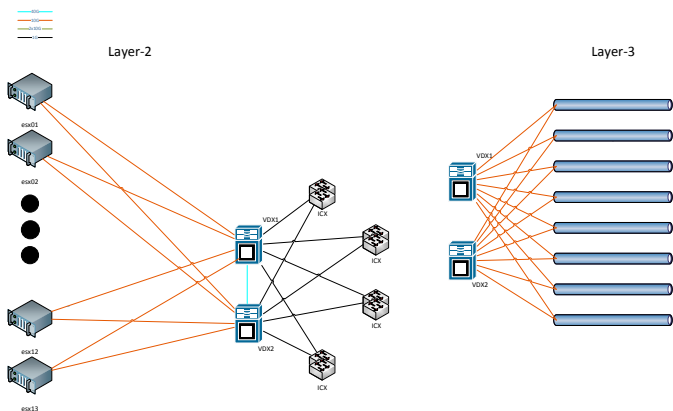

The Model for the Future

The company plans to configure the Brocade VCS Fabric technology in their network soon. Brocade VCS Fabric technology is embedded in the Brocade VDX Switches. The technology will further simplify network management through zero-touch provisioning and support for virtualization, including VM-Aware Network Automation feature. Boligkontoret Danmark will be able to reap even more benefits from their VMware deployment without requiring additional management overhead.

"This deployment represents a better way to build networks," said Mikkelsen. "It was a tremendous opportunity to implement new technology that we normally only read about, and the Brocade switches delivered what they're supposed to deliver. Our customer achieved great results. And we enjoyed tremendous support from Brocade. We can count on Brocade."

For more information, visit www.brocade.com.

WHY BROCADE

"Not knowing Brocade at the time, my first thought was 'don't buy it!' Until I realized that global companies rely on Brocade. We quickly saw that Brocade delivered the next-generation architecture, power, and cost-effectiveness we needed. And, we could do everything with the same infrastructure."

—Henrik Skjoldlund, IT Manager,
Boligkontoret Danmark

Figure 1: Brocade Solution for Headquarters and Remote Offices